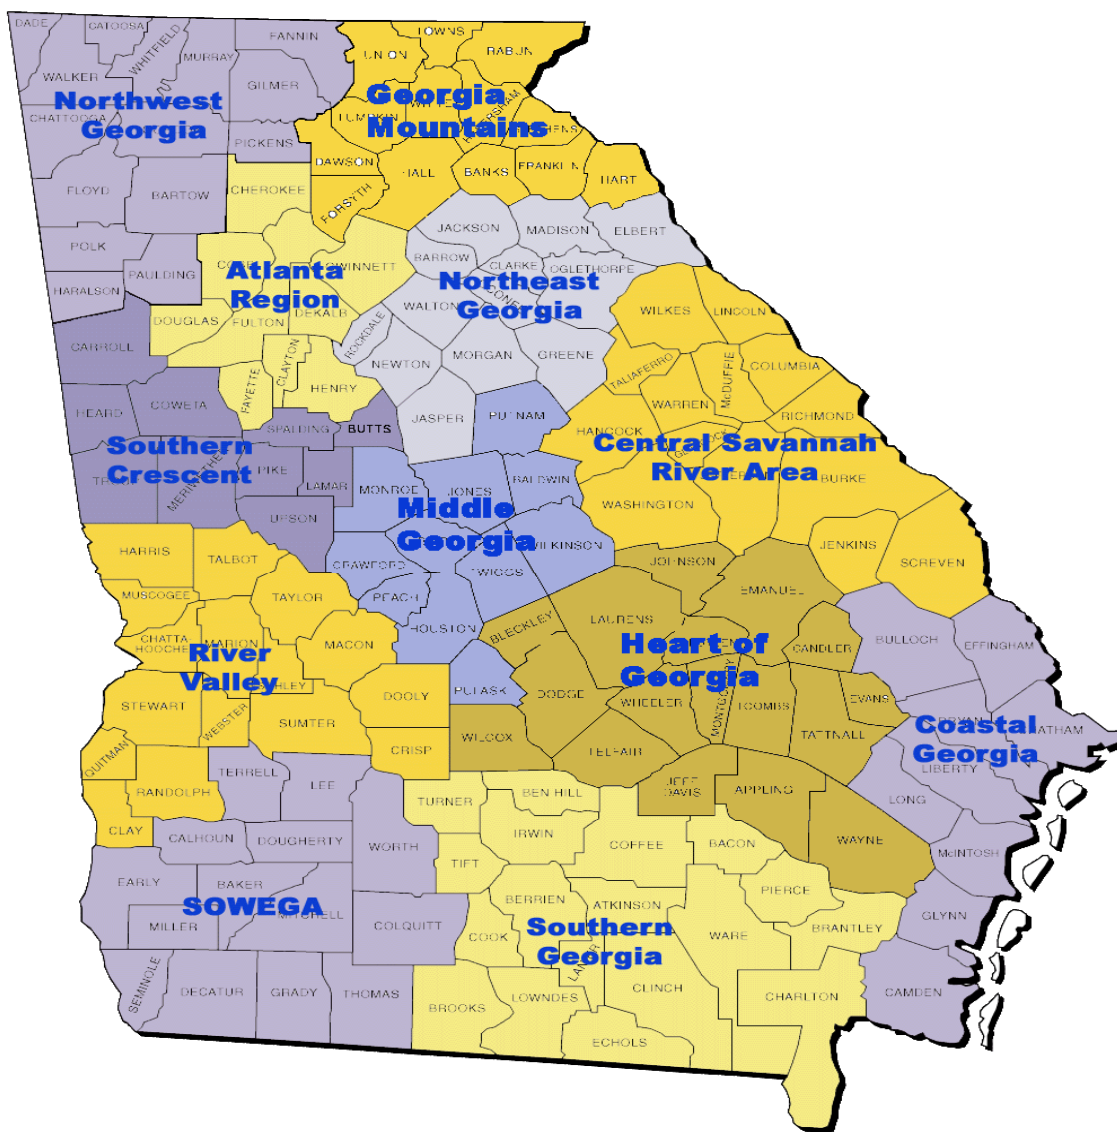

Georgia's ADRC Sites

- Atlanta – Atlanta Regional Commission AAA
- Augusta – Central Savannah River AAA
- Athens – Northeast Georgia AAA
- Brunswick – Coastal Georgia AAA
- Franklin – Southern Crescent AAA
- Rome – Northwest Georgia AAA
- Columbus- River Valley AAA
- Albany- Southwest Georgia AAA
- Waycross-Southern Georgia AAA
- Gainesville-Legacy Link AAA
- Baxley-Heart of Georgia AAA
- Macon- Middle Georgia AAA

Call 1-866-552-4462
Choose Option #1
to be connected to the ADRC in
your area.